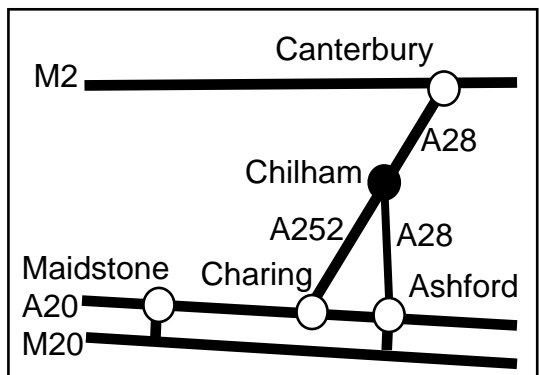

For further details please contact Brian Maflin on
01227 793722 either during evenings or weekends,
or email chilhamcraftfairs@talktalk.net